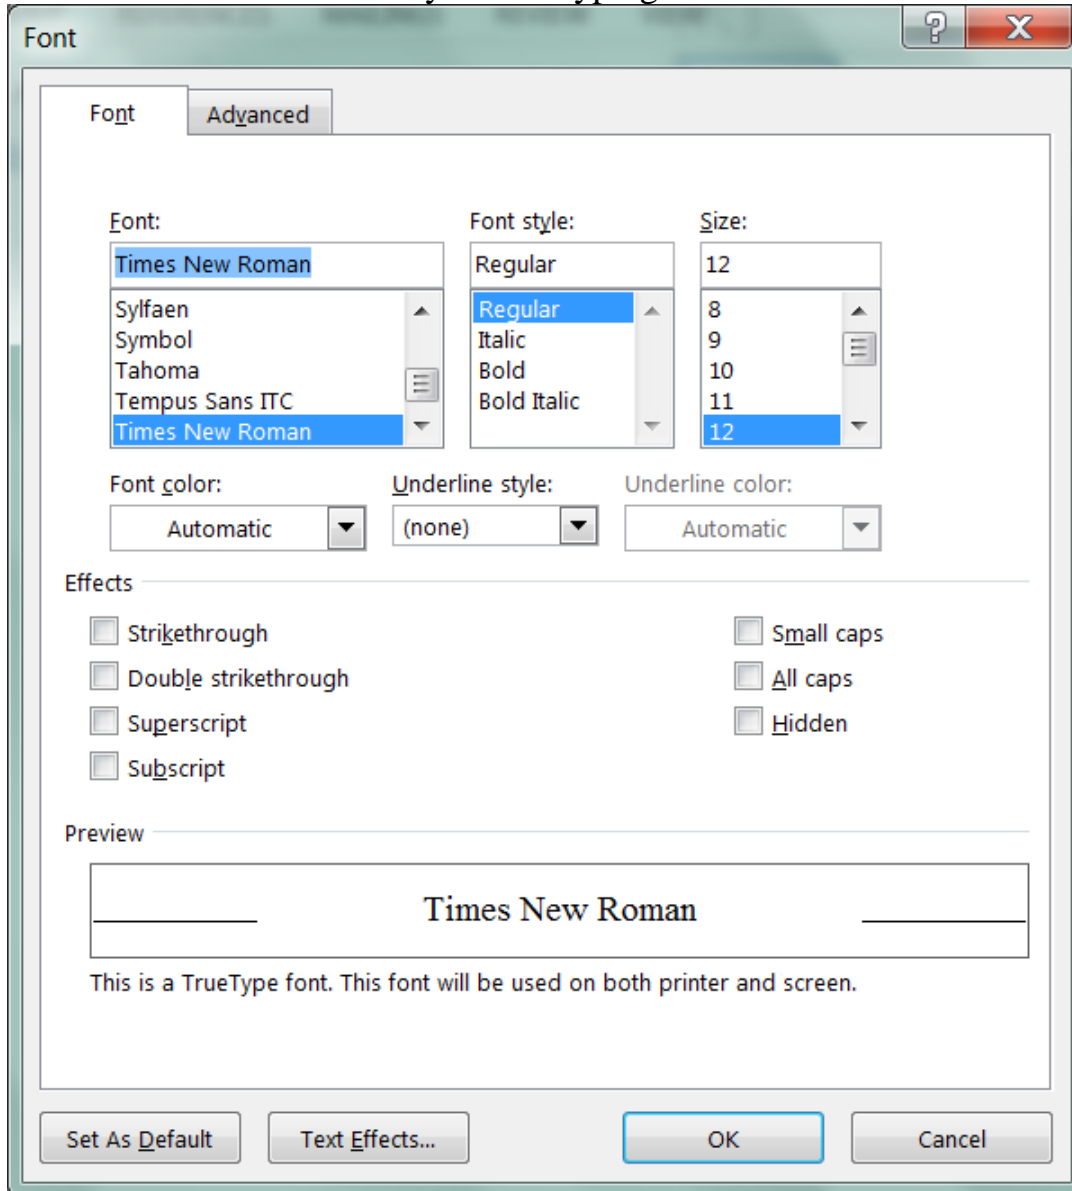

# Preset Your Word Document Formatting

Preset your formatting BEFORE you begin typing so you don't forget later.

Set as Default at the bottom ^,

and all new documents will open formatted correctly.

## Preset Your Word Document Formatting

Set Font and size BEFORE you start typing.

Set as <sup>^</sup>Default at the bottom

and all new documents will open with correct font.