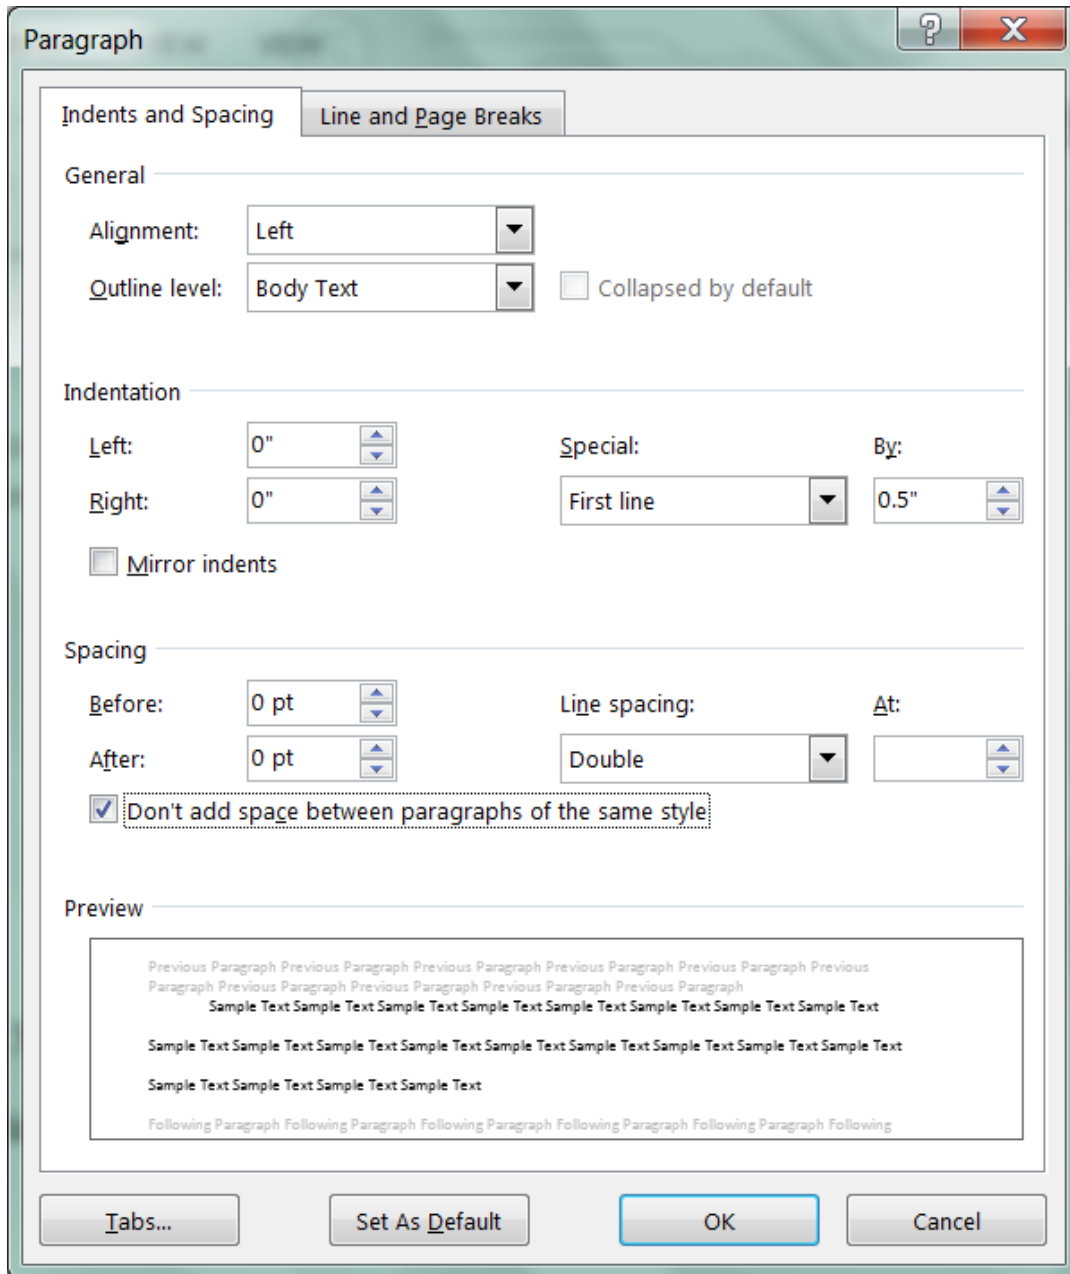

# Preset Your Word Document Formatting

Preset your formatting BEFORE you begin typing so you don't forget later.

Set as Default at the bottom ^,

and all new documents will open formatted correctly.

## Preset Your Word Document Formatting

Set Font and size BEFORE you start typing.

Set as <sup>^</sup>Default at the bottom

and all new documents will open with correct font.